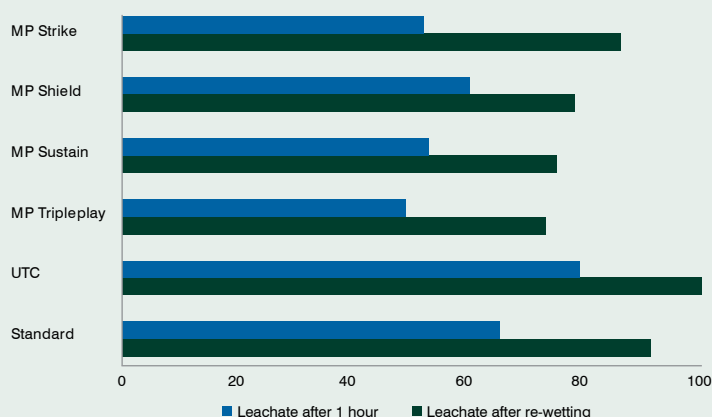

## SOIL MOISTURE RANGE

A systems approach to water use efficiency. MP **TRIPLEPLAY** contains a physical blend of MP STRIKE, MP SHIELD and MP SUSTAIN

**PENETRATE  
PROTECT  
PROMOTE**

## TRIAL INFORMATION

### Water use efficiency ▼

### Test description

This test shows the candidate products ability to hold applied moisture in soil, after free water has been allowed to drain after 1 hour and then after rewetting 48 hours later.

The lower the amount of leachate collected, the more that candidate has influenced the soil's ability to hold water against drainage. Humectants perform better at this test because they are more lipophylic (water attracting).